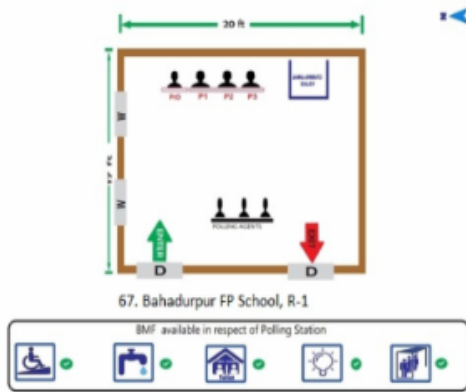

Nazri Naksha

Google Map View

Polling Station Building Front View

Polling Station Front View

Cad View

Key MAP View