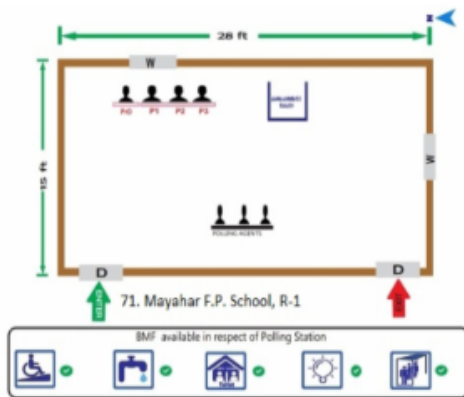

Nazri Naksha

Google Map View

Polling Station Building Front View

Polling Station Front View

Cad View

Key MAP View