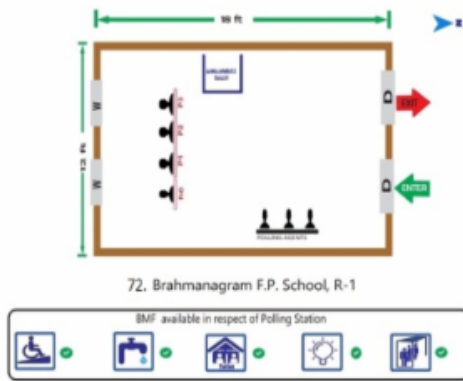

Nazri Naksha

Google Map View

Polling Station Building Front View

Polling Station Front View

Cad View

Key MAP View