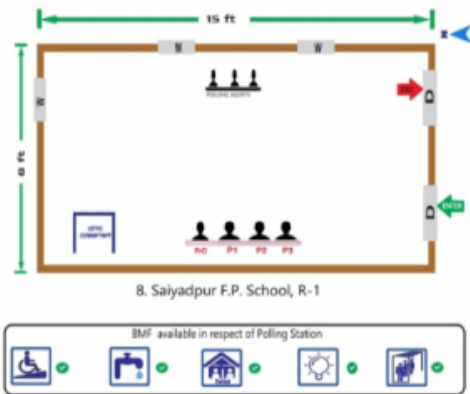

Nazri Naksha

Google Map View

Polling Station Building Front View

Polling Station Front View

Cad View

Key MAP View