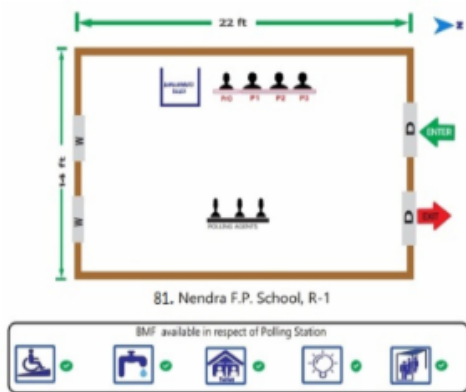

Nazri Naksha

Google Map View

Polling Station Building Front View

Polling Station Front View

Cad View

Key MAP View