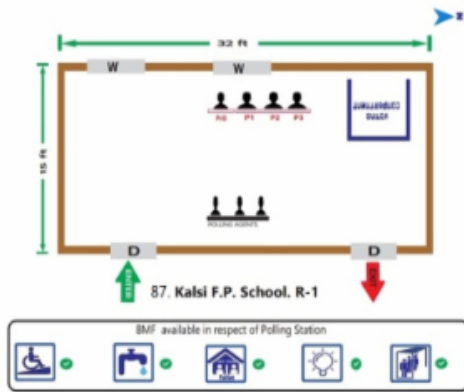

Nazri Naksha

Google Map View

Polling Station Building Front View

Polling Station Front View

Cad View

Key MAP View