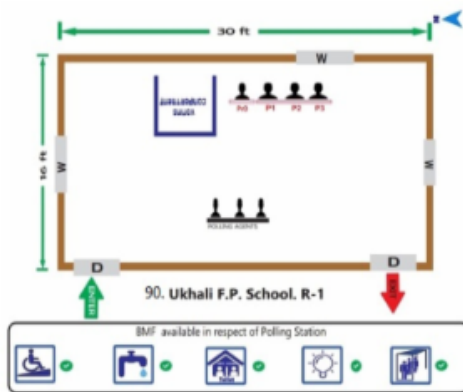

Nazri Naksha

Google Map View

Polling Station Building Front View

Polling Station Front View

Cad View

Key MAP View