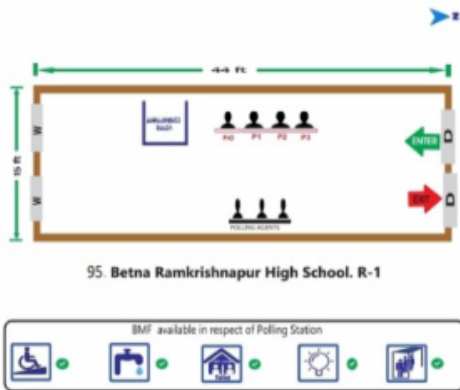

Nazri Naksha

Google Map View

Polling Station Building Front View

Polling Station Front View

Cad View

Key MAP View