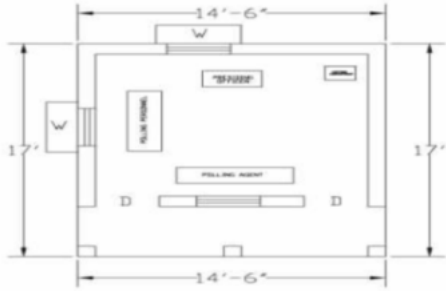

Nazri Naksha

Google Map View

Polling Station Building Front View

Polling Station Front View

Cad View

Key MAP View