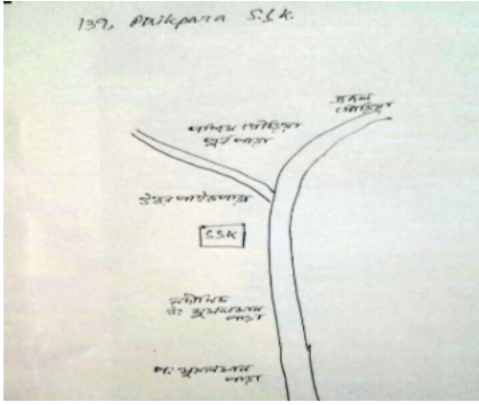

Nazri Naksha

Google Map View