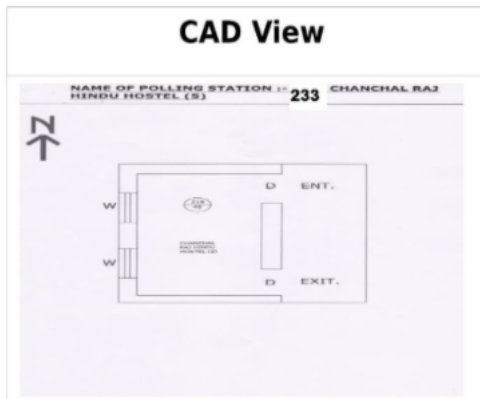

Nazri Naksha

Google Map View

Polling Station Building Front View

Polling Station Front View

Cad View

Key MAP View