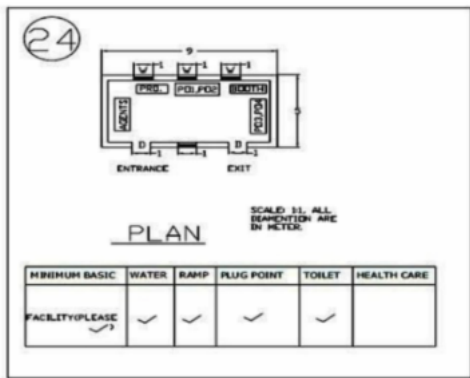

Nazri Naksha

Google Map View

Polling Station Building Front View

Polling Station Front View

Cad View

Key MAP View