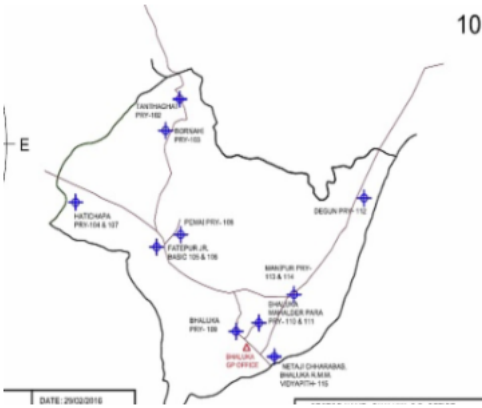

Nazri Naksha

Google Map View

Polling Station Building Front View

Polling Station Front View

Cad View

Key MAP View