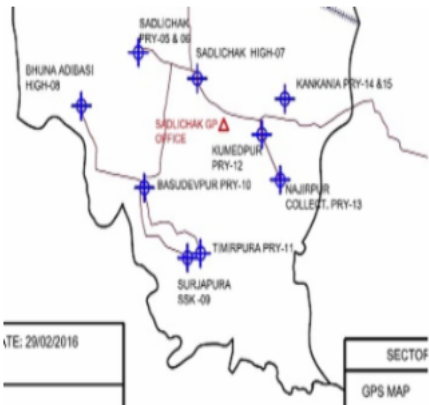

Nazri Naksha

Google Map View

Polling Station Building Front View

Polling Station Front View

Cad View

Key MAP View