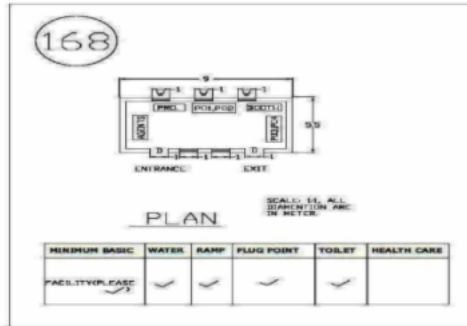

Nazri Naksha

Google Map View

Polling Station Building Front View

Polling Station Front View

Cad View

Key MAP View