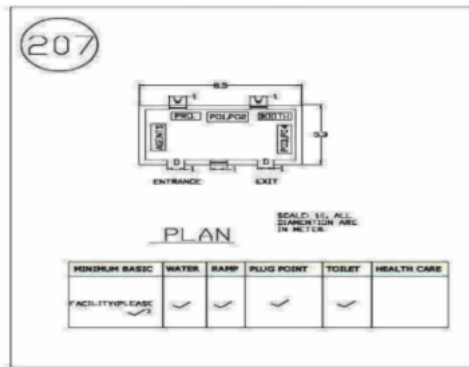

Nazri Naksha

Google Map View

Polling Station Building Front View

Polling Station Front View

Cad View

Key MAP View