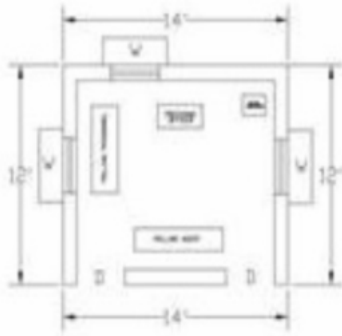

Nazri Naksha

Google Map View

Polling Station Building Front View

Polling Station Front View

Cad View

Key MAP View