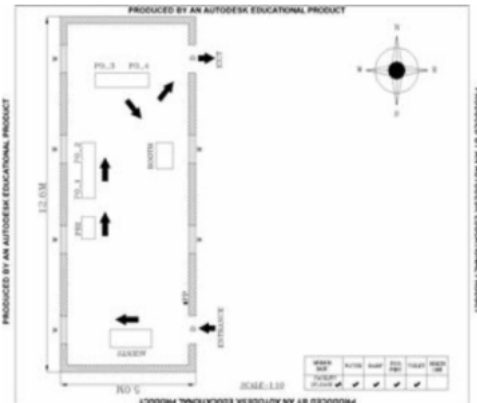

Nazri Naksha

Google Map View

Polling Station Building Front View

Polling Station Front View

Cad View

Key MAP View