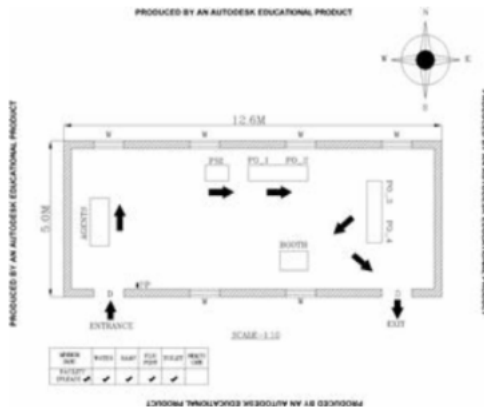

Nazri Naksha

Google Map View

Polling Station Building Front View

Polling Station Front View

Cad View

Key MAP View