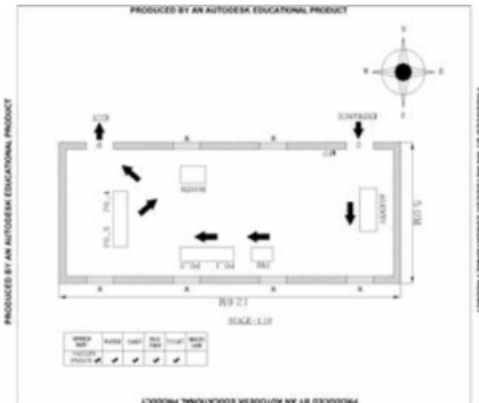

Nazri Naksha

Google Map View

Polling Station Building Front View

Polling Station Front View

Cad View

Key MAP View