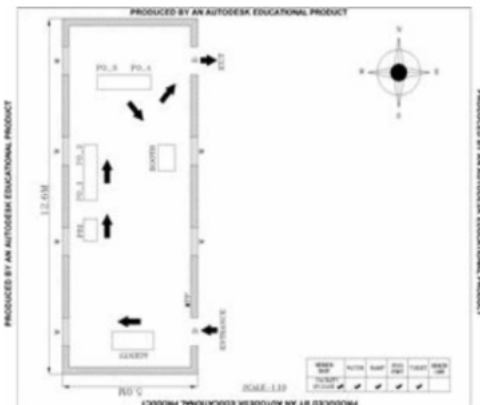

Nazri Naksha

Google Map View

Polling Station Building Front View

Polling Station Front View

Cad View

Key MAP View