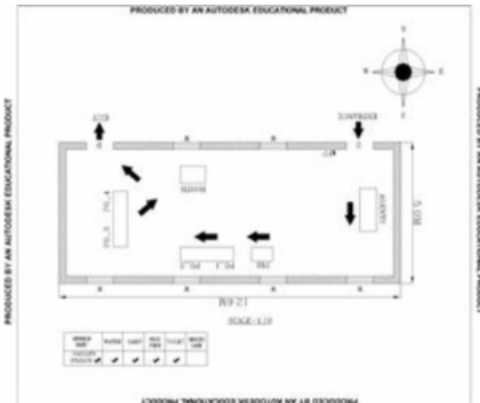

Nazri Naksha

Google Map View

Polling Station Building Front View

Polling Station Front View

Cad View

Key MAP View