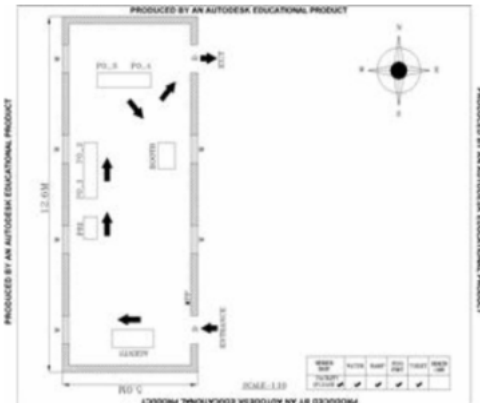

Nazri Naksha

Google Map View

Polling Station Building Front View

Polling Station Front View

Cad View

Key MAP View