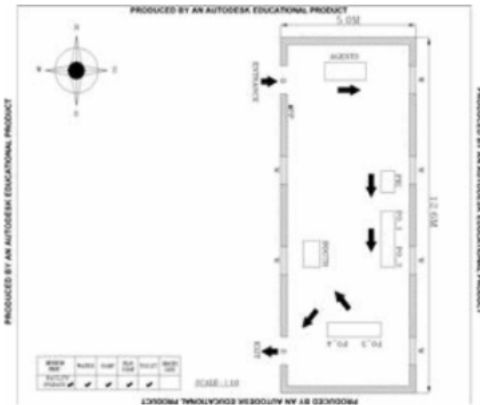

Nazri Naksha

Google Map View

Polling Station Building Front View

Polling Station Front View

Cad View

Key MAP View