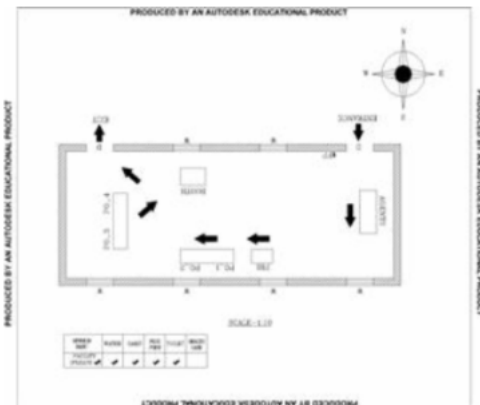

Nazri Naksha

Google Map View

Polling Station Building Front View

Polling Station Front View

Cad View

Key MAP View