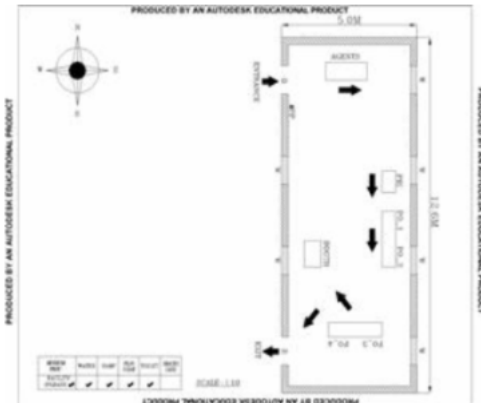

Nazri Naksha

Google Map View

Polling Station Building Front View

Polling Station Front View

Cad View

Key MAP View