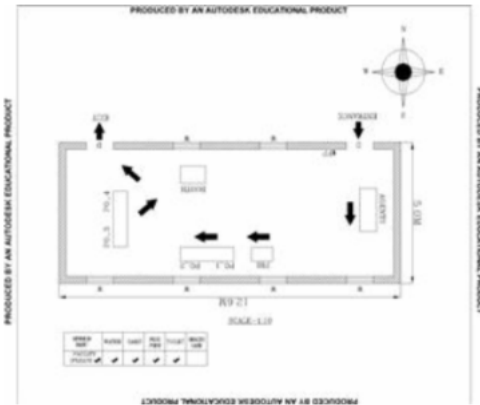

Nazri Naksha

Google Map View

Polling Station Building Front View

Polling Station Front View

Cad View

Key MAP View