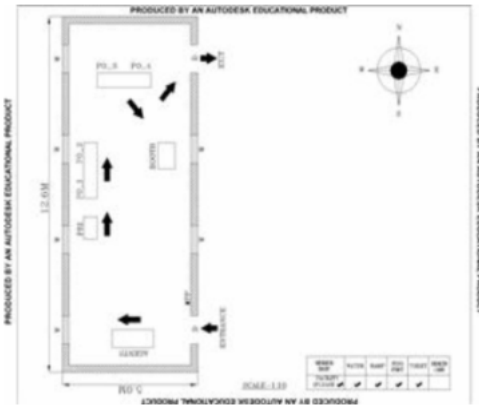

Nazri Naksha

Google Map View

Polling Station Building Front View

Polling Station Front View

Cad View

Key MAP View