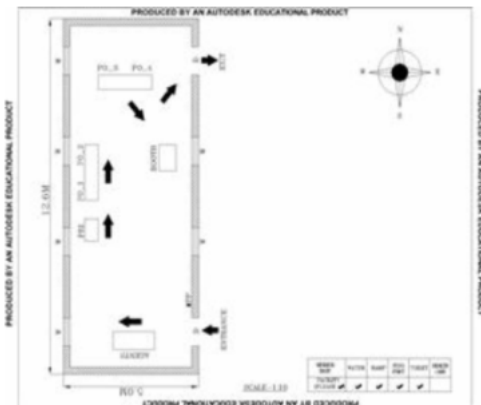

Nazri Naksha

Google Map View

Polling Station Building Front View

Polling Station Front View

Cad View

Key MAP View