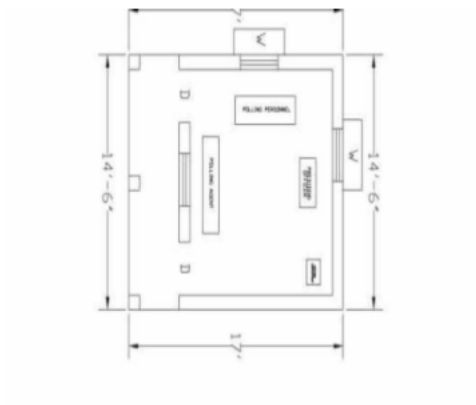

Nazri Naksha

Google Map View

Polling Station Building Front View

Polling Station Front View

Cad View

Key MAP View