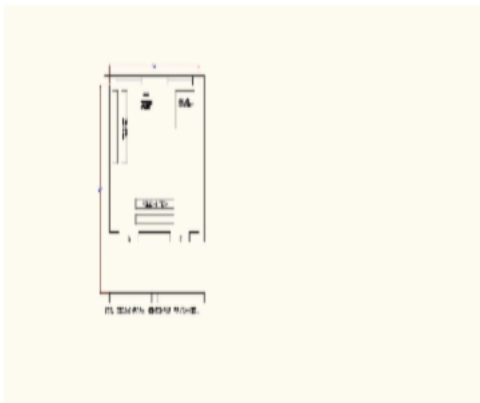

Nazri Naksha

Google Map View

Polling Station Building Front View

Polling Station Front View

Cad View

Key MAP View