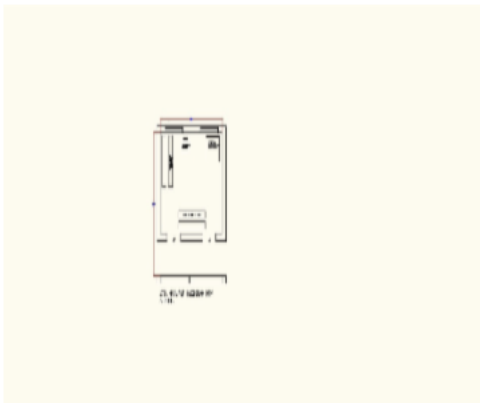

Nazri Naksha

Google Map View

Polling Station Building Front View

Polling Station Front View

Cad View

Key MAP View