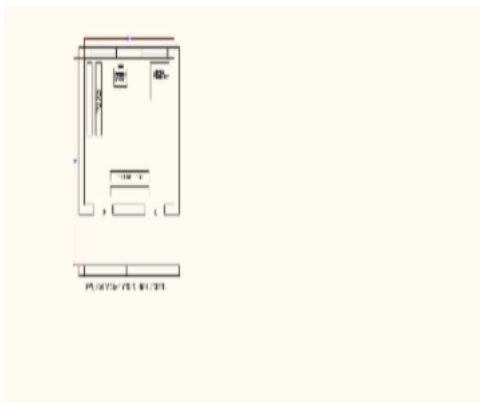

Nazri Naksha

Google Map View

Polling Station Building Front View

Polling Station Front View

Cad View

Key MAP View