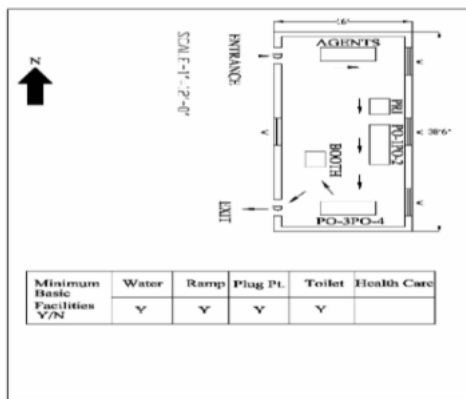

Nazri Naksha

Google Map View

Polling Station Building Front View

Polling Station Front View

Cad View

Key MAP View