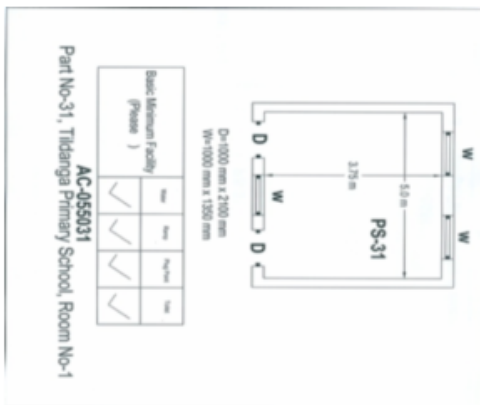

Nazri Naksha

Google Map View

Polling Station Building Front View

Polling Station Front View

Cad View

Key MAP View