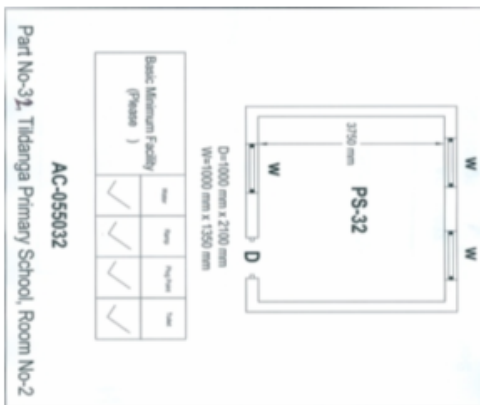

Nazri Naksha

Google Map View

Polling Station Building Front View

Polling Station Front View

Cad View

Key MAP View