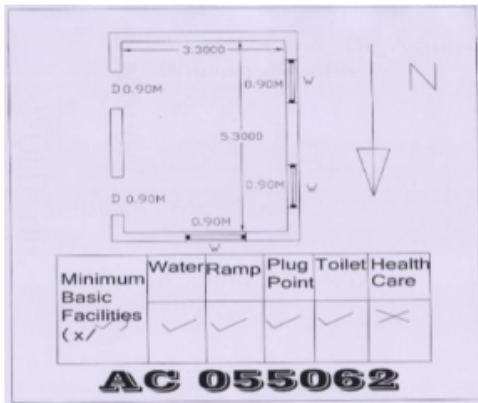

Nazri Naksha

Google Map View

Polling Station Building Front View

Polling Station Front View

Cad View

Key MAP View