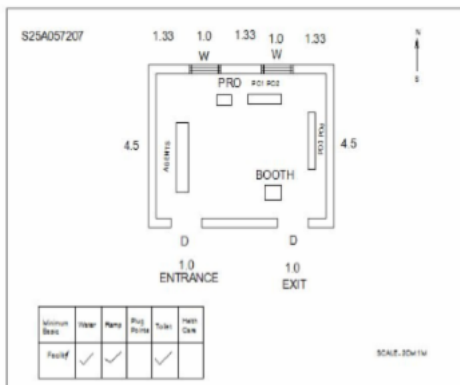

Nazri Naksha

Google Map View

Polling Station Building Front View

Polling Station Front View

Cad View

Key MAP View