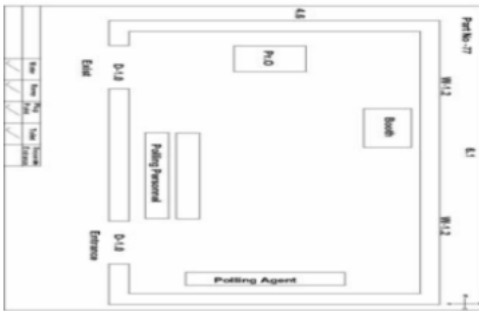

Nazri Naksha

Google Map View

Polling Station Building Front View

Polling Station Front View

Cad View

Key MAP View