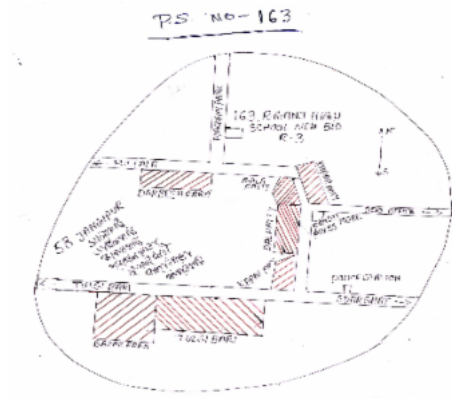

Nazri Naksha

Google Map View