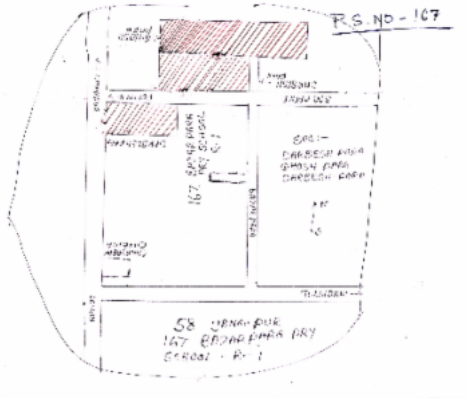

Nazri Naksha

Google Map View