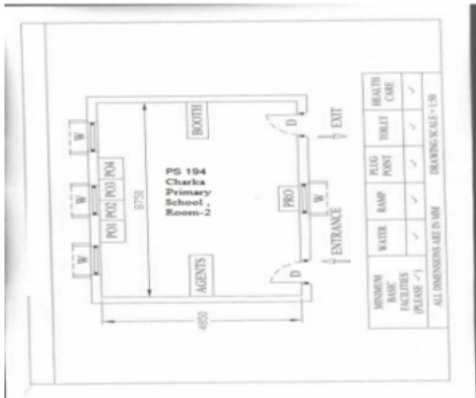

Nazri Naksha

Google Map View

Polling Station Building Front View

Polling Station Front View

Cad View

Key MAP View