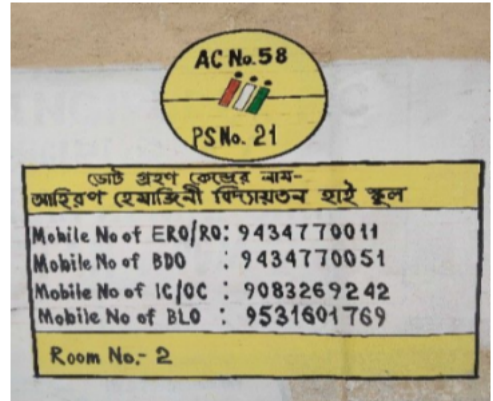

Polling Station Front View