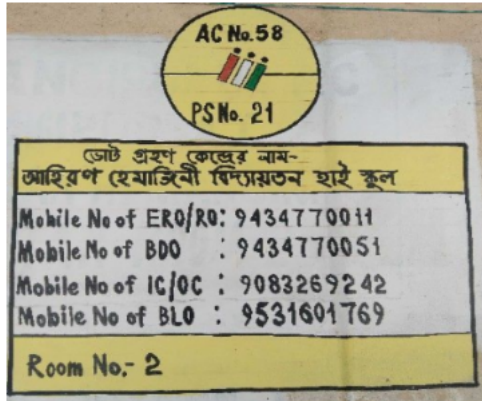

Polling Station Building Front View