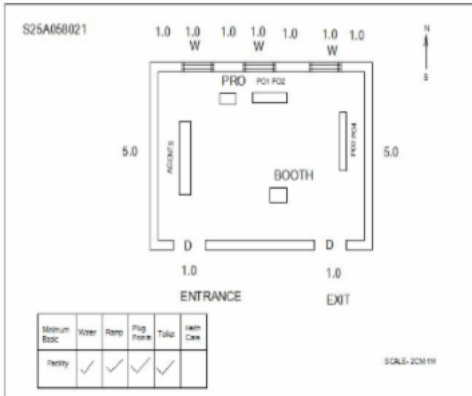

Nazri Naksha

Google Map View

Polling Station Building Front View

Polling Station Front View

Cad View

Key MAP View