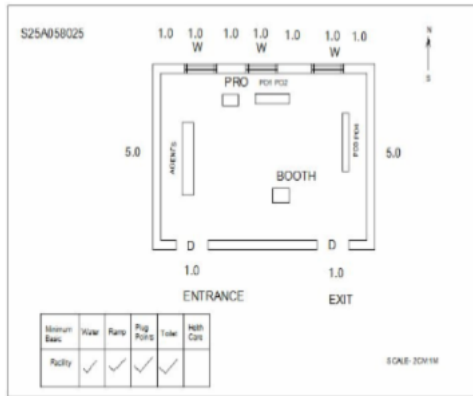

Nazri Naksha

Google Map View

Polling Station Building Front View

Polling Station Front View

Cad View

Key MAP View