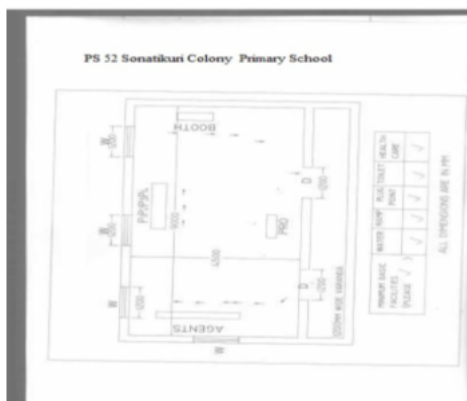

Nazri Naksha

Google Map View

Polling Station Building Front View

Polling Station Front View

Cad View

Key MAP View