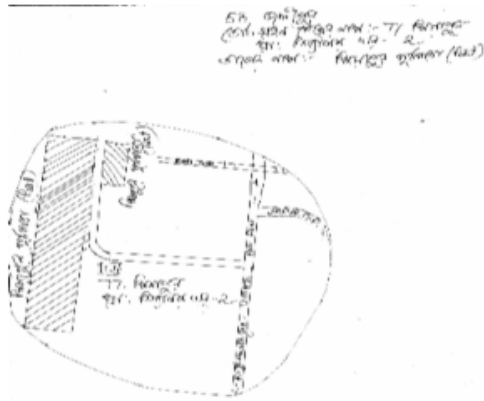

Nazri Naksha

Google Map View