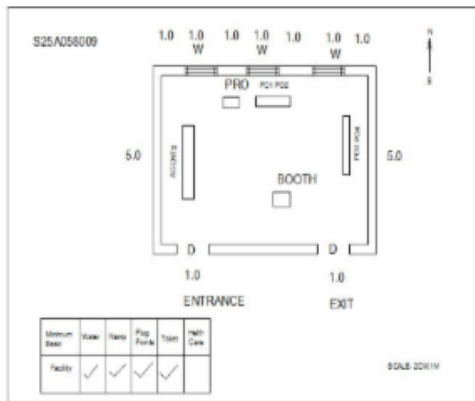

Nazri Naksha

Google Map View

Polling Station Building Front View

Polling Station Front View

Cad View

Key MAP View