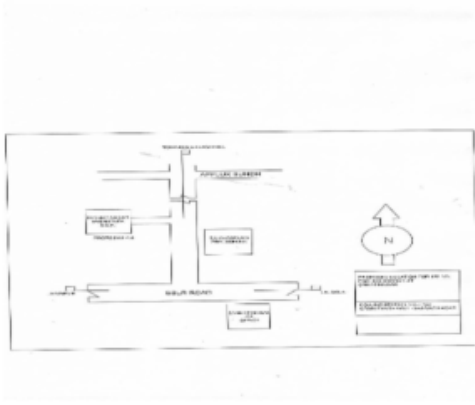

Nazri Naksha

Google Map View