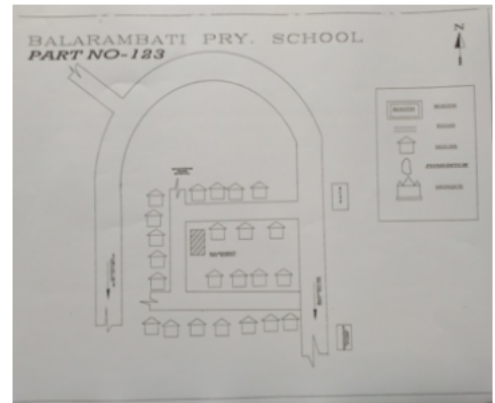

Nazri Naksha

Google Map View

Polling Station Building Front View

Polling Station Front View

Cad View

Key MAP View