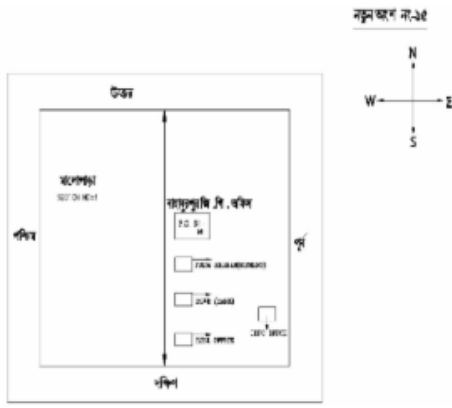

Nazri Naksha

Google Map View